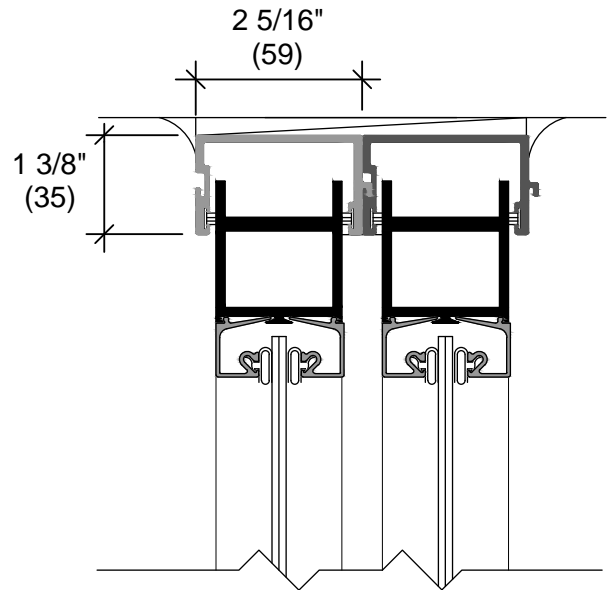

S1000 SERIES SLIDING DOOR DETAILS

C4

1
C4

2
C4

ALTERNATE RECESSED
TRACK DETAILS

3
C4

4
C4

SURFACE MOUNTED TRACK
WITH FIXED PANEL DETAIL

SCALE: 3/8" = 1"

providing innovative solutions that meet client needs.