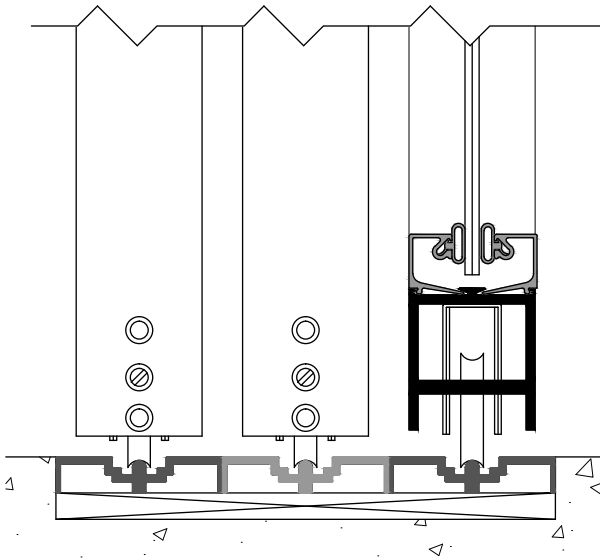

S1000 SERIES SLIDING DOOR DETAILS

C4

1
C4

2
C4

ALTERNATE RECESSED
TRACK DETAILS

3
C4

4
C4

SURFACE MOUNTED TRACK
WITH FIXED PANEL DETAIL

SCALE: 3/8" = 1"

providing innovative solutions that meet client needs.