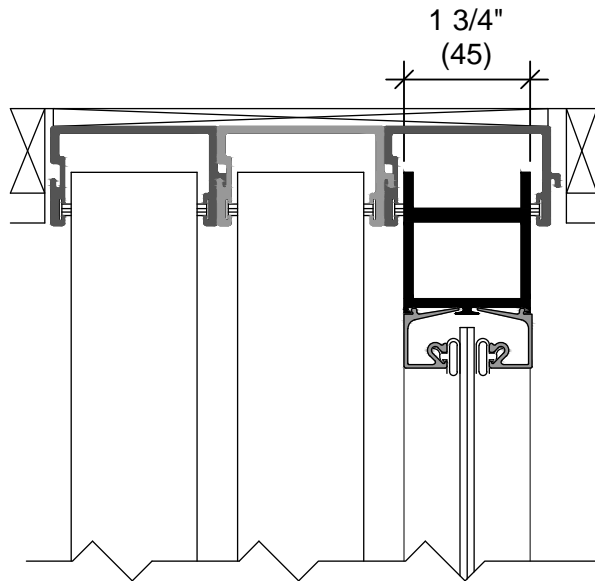

S1000 SERIES SLIDING DOOR DETAILS

C4

1
C4

2
C4

ALTERNATE RECESSED
TRACK DETAILS

3
C4

4
C4

SURFACE MOUNTED TRACK
WITH FIXED PANEL DETAIL

SCALE: 3/8" = 1"

providing innovative solutions that meet client needs.