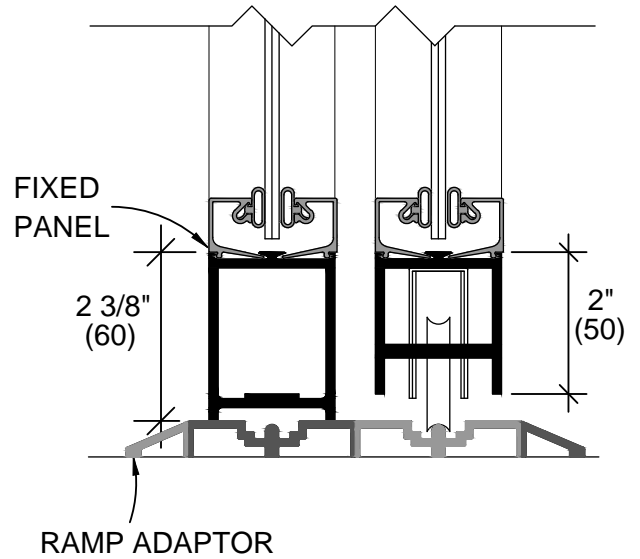

S1000 SERIES SLIDING DOOR DETAILS

C4

1
C4

2
C4

ALTERNATE RECESSED
TRACK DETAILS

3
C4

4
C4

SURFACE MOUNTED TRACK
WITH FIXED PANEL DETAIL

SCALE: 3/8" = 1"

providing innovative solutions that meet client needs.