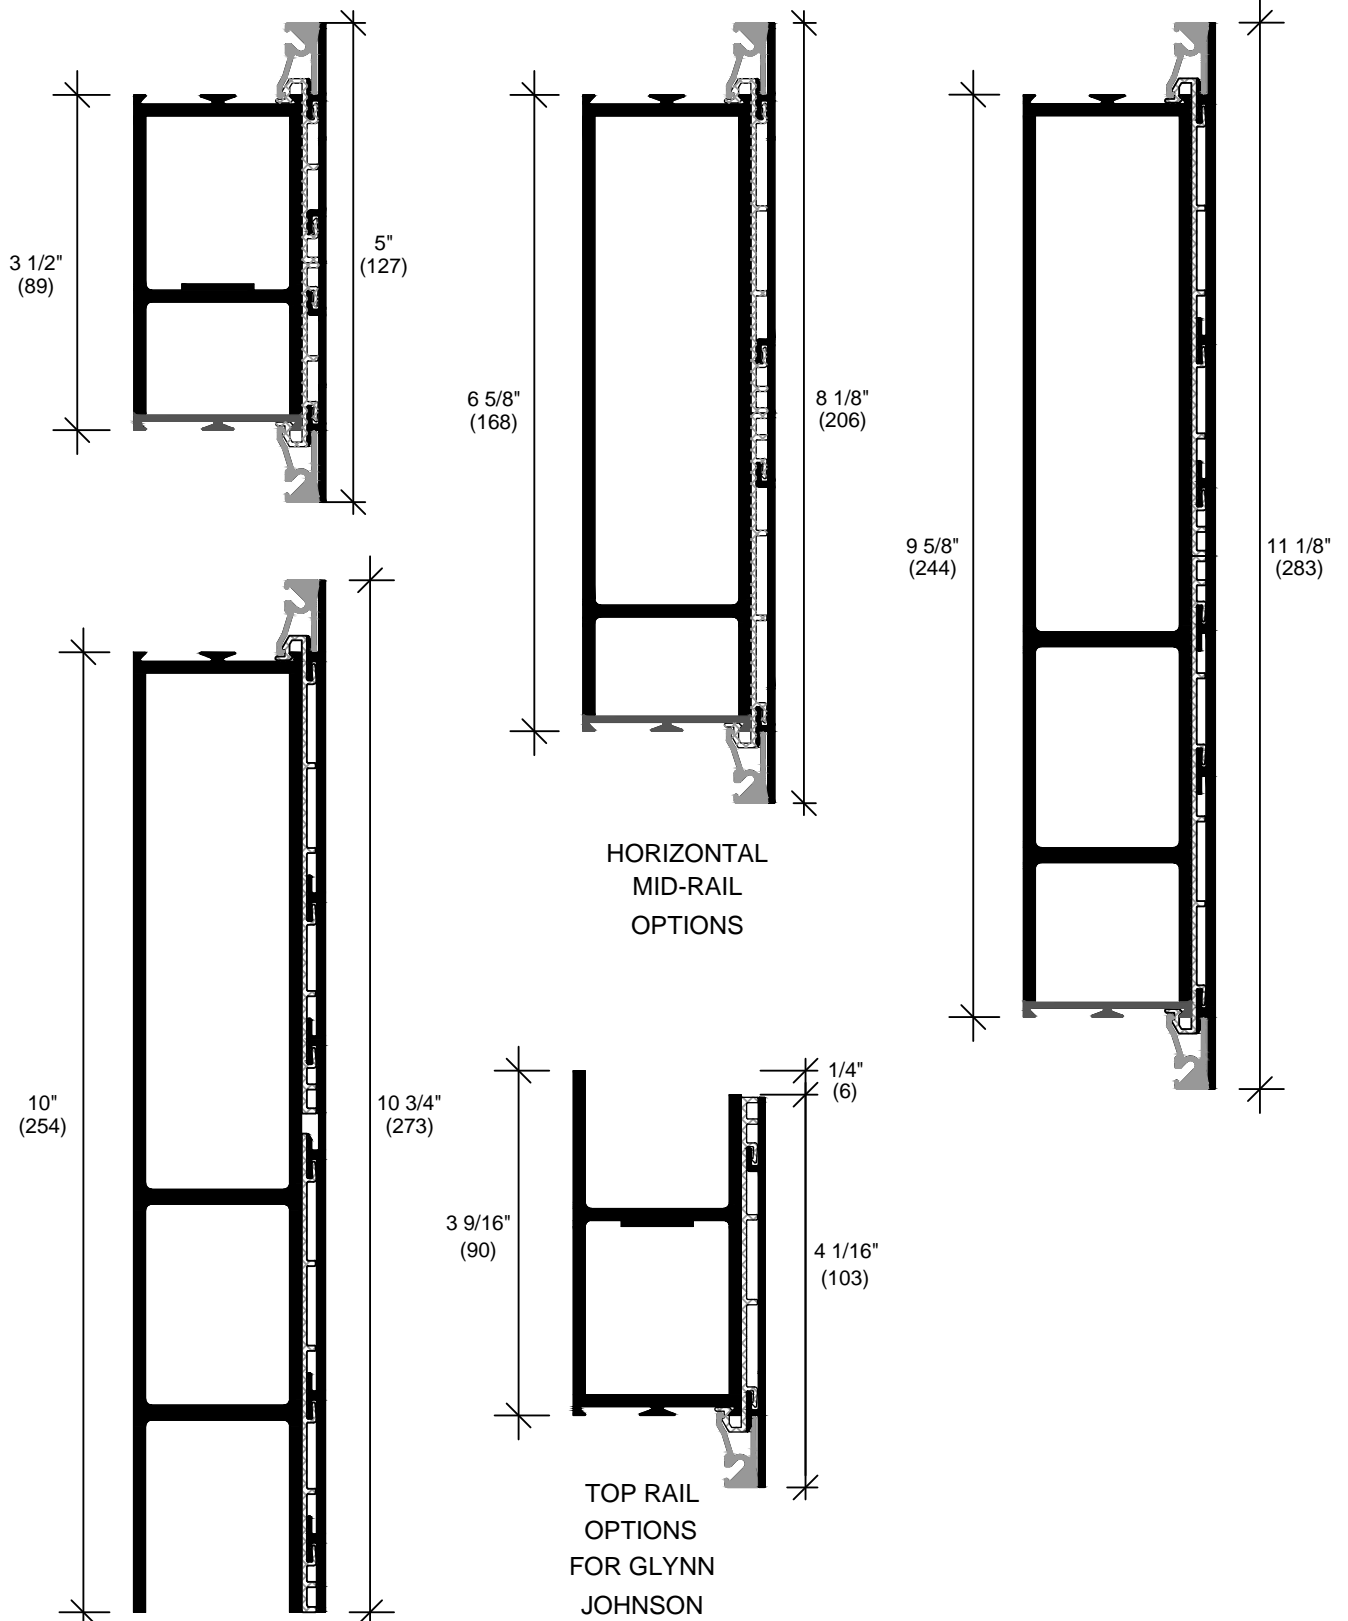

OPTIONAL THERMALLY IMPROVED DOOR RAIL INFORMATION

A14

SCALE: 1/2" = 1"

providing innovative solutions that meet client needs.