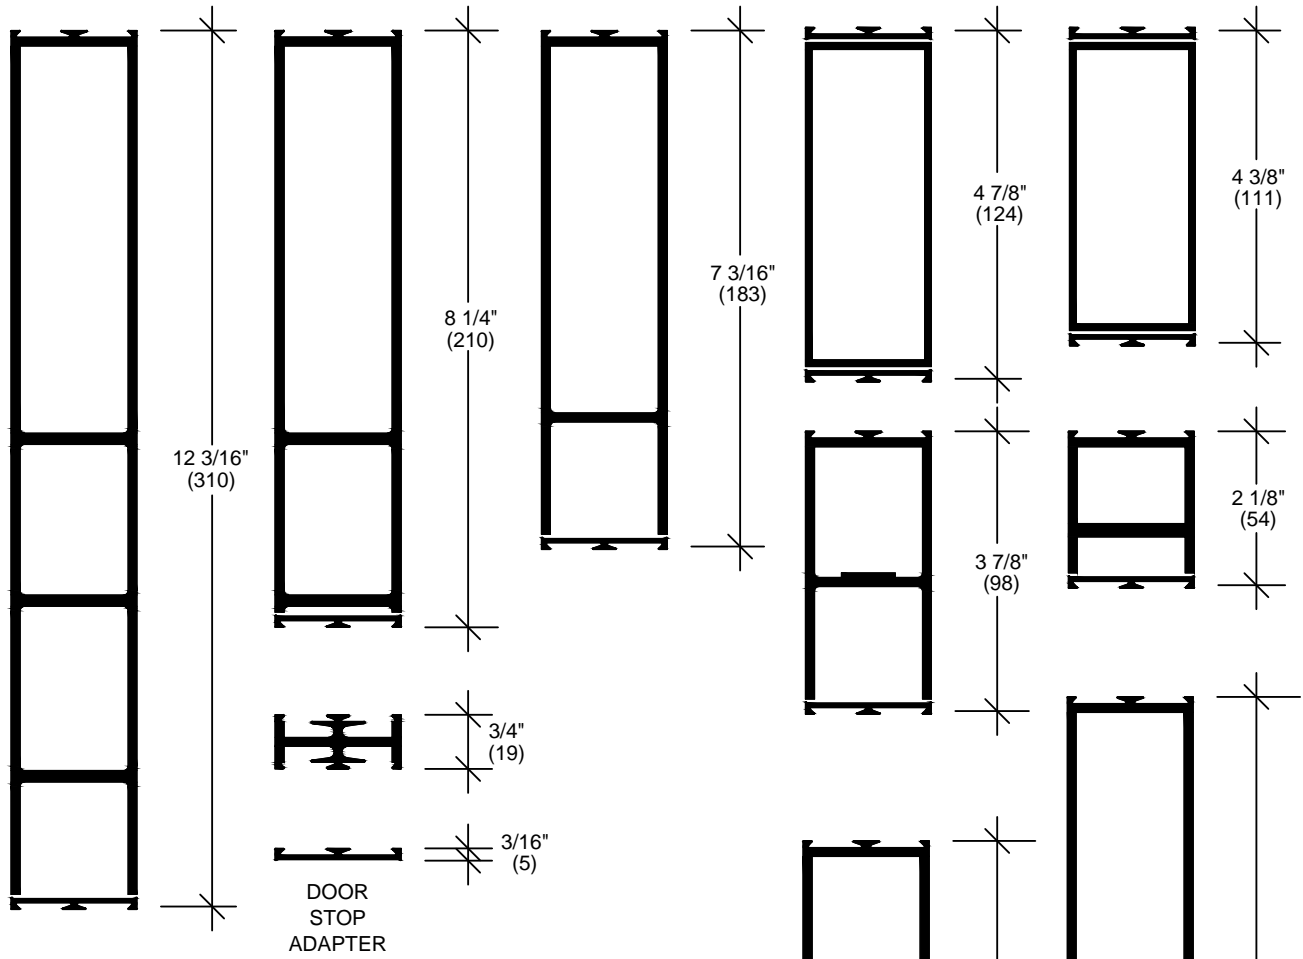

OPTIONAL DOOR RAIL INFORMATION

A13

OPTIONAL HORIZONTAL MID-RAILS

OPTIONAL TOP & BOTTOM RAILS

SCALE: 3/8" = 1"

providing innovative solutions that meet client needs.