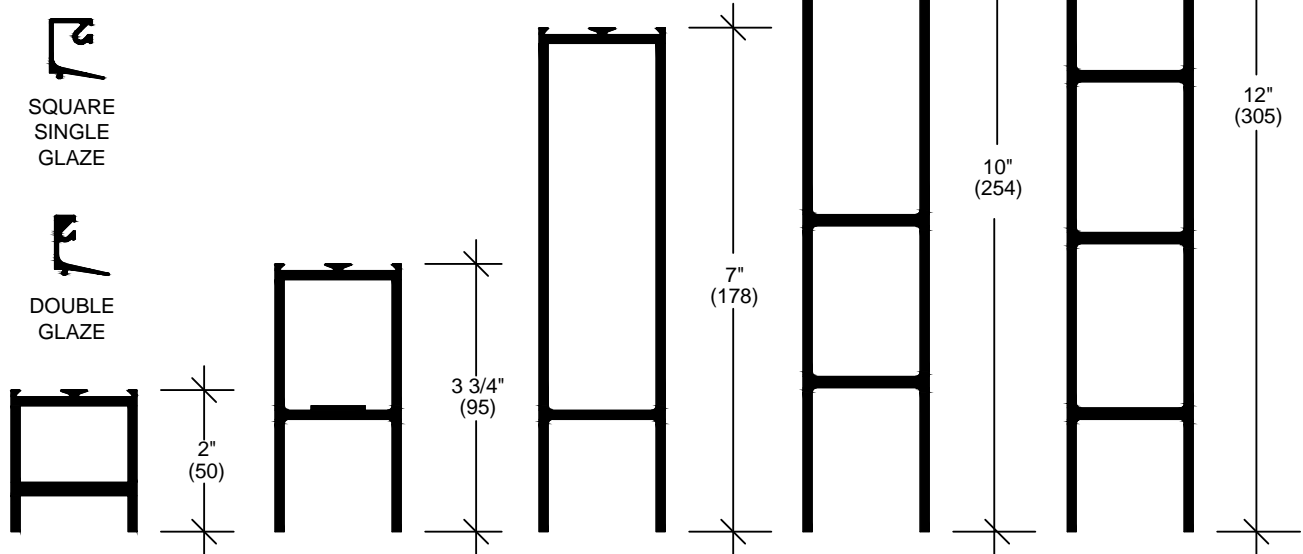

OPTIONAL DOOR RAIL INFORMATION

A13

OPTIONAL HORIZONTAL MID-RAILS

OPTIONAL TOP & BOTTOM RAILS

SCALE: 3/8" = 1"

providing innovative solutions that meet client needs.